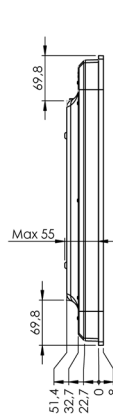

DuraMON 32" S-Line

4K Wide Screen Monitor for Radar/ECDIS

DuraMON 32" S-Line monitors are designed for marine, naval and other demanding environments where reliable and durable hardware is required.

The DuraMON 32" S-Line is an up-to-date and cost efficient design featuring 4K resolution, super slim design, narrow bezel, low weight and low power consumption.

- ✓ 60945 Type Approval
- ✓ ECDIS Applications
- ✓ Radar Applications

Mechanical outline

DuraMON 32" S-Line

Table bracket available - ISIC PN pending

Changes may occur - for latest please contact sales@isic.dk

Specifications DuraMON 32" S-Line

Display properties

Size	31.5" wide screen
Aspect ratio	16:9
Active area	698.4 x 392.8 mm
Luminance	400 Cd/m2
Contrast	3000:1
Native resolution	3840 x 2160 (4K)
View angle	89° (L/R/T/B) typical
Glass	Anti reflection coated front glass

Power supply/power consumption

AC power	90 - 264 VAC 50 - 60Hz
Typ. Consumption	80 W
Max. Consumption	150 W

Physical dimensions

Dimensions	741.8 (W) x 446.9 (H) x 63.4 (D) mm
Dimensions in box	861 (W) x 534 (H) x 159 (D) mm
Weight	15 kg
Weight in box	17 kg