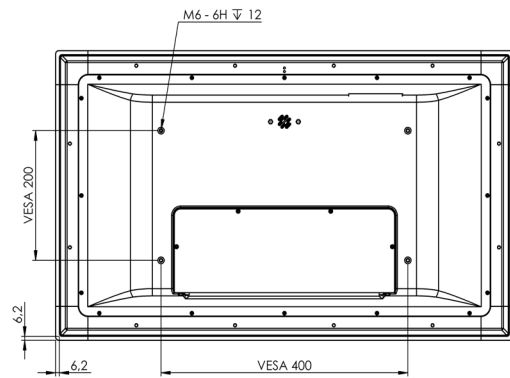

- ✓ 60945 Type Approval
- ✓ ECDIS Applications
- ✓ Radar Applications

Mechanical outline

DuraMON 32" S-Line

Table bracket available - ISIC PN pending

Changes may occur - for latest please contact sales@isic.dk

Specifications DuraMON 32" S-Line

Display properties

Size	31.5" wide screen
Aspect ratio	16:9
Active area	698.4 x 392.8 mm
Luminance	400 Cd/m2
Contrast	3000:1
Native resolution	3840 x 2160 (4K)
View angle	89° (L/R/T/B) typical
Glass	Anti reflection coated front glass

Power supply/power consumption

AC power	90 - 264 VAC 50 - 60Hz
Typ. Consumption	80 W
Max. Consumption	150 W

Physical dimensions

Dimensions	741.8 (W) x 446.9 (H) x 63.4 (D) mm
Dimensions in box	861 (W) x 534 (H) x 159 (D) mm
Weight	15 kg
Weight in box	17 kg