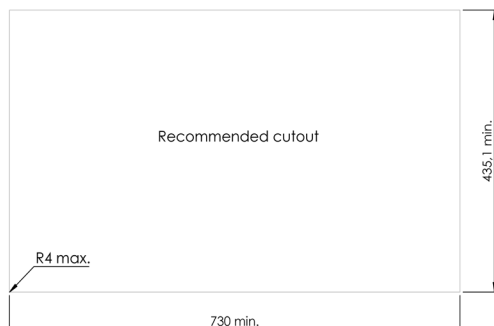

Mechanical outline

DuraMON 32" S-Line

Table bracket available - ISIC PN pending

Changes may occur - for latest please contact sales@isic.dk