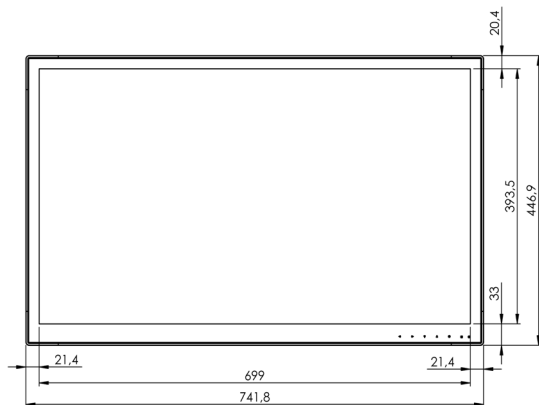

Mechanical outline

DuraMON 32" S-Line

Table bracket available - ISIC PN pending

Changes may occur - for latest please contact sales@isic.dk