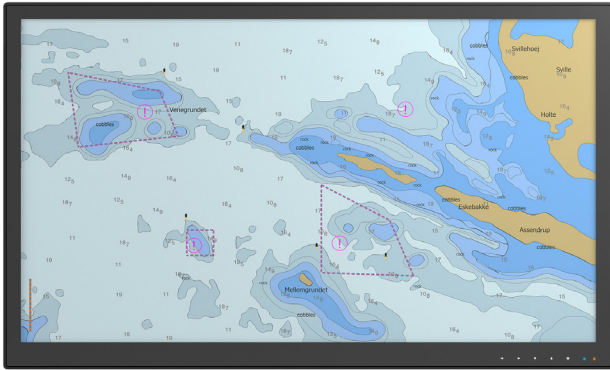

DuraMON 32" S-Line

4K Wide Screen Monitor for Radar/ECDIS

DuraMON 32" S-Line monitors are designed for marine, naval and other demanding environments where reliable and durable hardware is required.

The DuraMON 32" S-Line is an up-to-date and cost efficient design featuring 4K resolution, super slim design, narrow bezel, low weight and low power consumption.

- ✓ 60945 Type Approval
- ✓ ECDIS Applications
- ✓ Radar Applications

Mechanical outline

DuraMON 32" S-Line

Table bracket available - ISIC PN pending

Changes may occur - for latest please contact sales@isic.dk

Specifications DuraMON 32" S-Line

Display properties

Size	31.5" wide screen
Aspect ratio	16:9
Active area	698.4 x 392.8 mm
Luminance	400 Cd/m2
Contrast	3000:1
Native resolution	3840 x 2160 (4K)
View angle	89° (L/R/T/B) typical
Glass	Anti reflection coated front glass