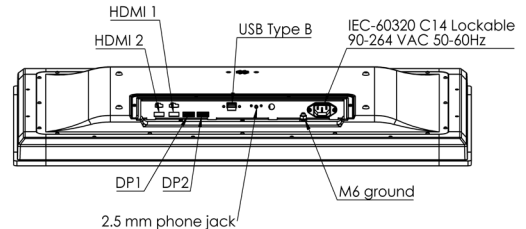

- ✓ 60945 Type Approval
- ✓ ECDIS Applications
- ✓ Radar Applications

Mechanical outline

DuraMON 32" S-Line

Table bracket available - ISIC PN pending

Changes may occur - for latest please contact sales@isic.dk

Specifications DuraMON 32" S-Line

Display properties

Size	31.5" wide screen
Aspect ratio	16:9
Active area	698.4 x 392.8 mm
Luminance	400 Cd/m2
Contrast	3000:1
Native resolution	3840 x 2160 (4K)
View angle	89° (L/R/T/B) typical
Glass	Anti reflection coated front glass

Power supply/power consumption

AC power	90 - 264 VAC 50 - 60Hz
Typ. Consumption	80 W
Max. Consumption	150 W

Physical dimensions

Dimensions	741.8 (W) x 446.9 (H) x 63.4 (D) mm
Dimensions in box	861 (W) x 534 (H) x 159 (D) mm
Weight	15 kg
Weight in box	17 kg