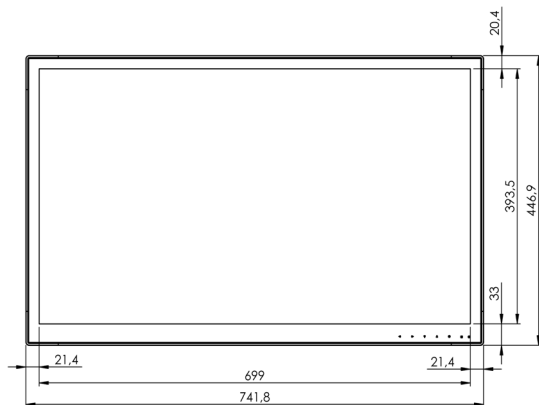

## Mechanical outline

DuraMON 32" S-Line

Table bracket available - ISIC PN pending

Changes may occur - for latest please contact [sales@isic.dk](mailto:sales@isic.dk)

## Display properties

Size	31.5" wide screen
Aspect ratio	16:9
Active area	698.4 x 392.8 mm
Luminance	400 Cd/m2
Contrast	3000:1
Native resolution	3840 x 2160 (4K )
View angle	89° (L/R/T/B) typical
Glass	Anti reflection coated front glass

## Physical dimensions

Dimensions	741.8 (W) x 446.9 (H) x 63.4 (D) mm
Dimensions in box	861 (W) x 534 (H) x 159 (D) mm
Weight	15 kg
Weight in box	17 kg