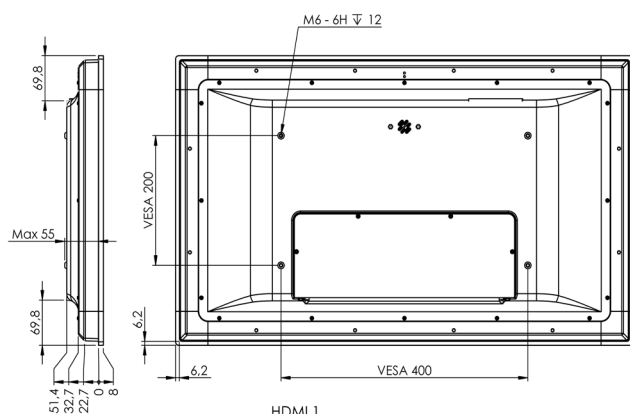

## Mechanical outline

DuraMON 32" S-Line

Table bracket available - ISIC PN pending

Changes may occur - for latest please contact [sales@isic.dk](mailto:sales@isic.dk)

## Display properties

Size	31.5" wide screen
Aspect ratio	16:9
Active area	698.4 x 392.8 mm
Luminance	400 Cd/m2
Contrast	3000:1
Native resolution	3840 x 2160 (4K )
View angle	89° (L/R/T/B) typical
Glass	Anti reflection coated front glass

## Physical dimensions

Dimensions	741.8 (W) x 446.9 (H) x 63.4 (D) mm
Dimensions in box	861 (W) x 534 (H) x 159 (D) mm
Weight	15 kg
Weight in box	17 kg