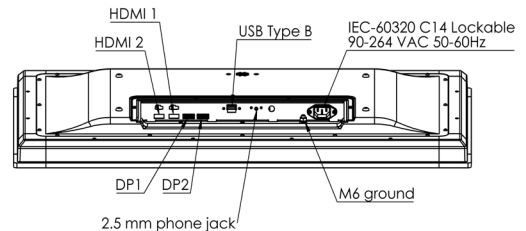

## Mechanical outline

DuraMON 32" S-Line

Table bracket available - ISIC PN pending

Changes may occur - for latest please contact [sales@isic.dk](mailto:sales@isic.dk)

## Display properties

Size	31.5" wide screen
Aspect ratio	16:9
Active area	698.4 x 392.8 mm
Luminance	400 Cd/m2
Contrast	3000:1
Native resolution	3840 x 2160 (4K )
View angle	89° (L/R/T/B) typical
Glass	Anti reflection coated front glass

## Physical dimensions

Dimensions	741.8 (W) x 446.9 (H) x 63.4 (D) mm
Dimensions in box	861 (W) x 534 (H) x 159 (D) mm
Weight	15 kg
Weight in box	17 kg